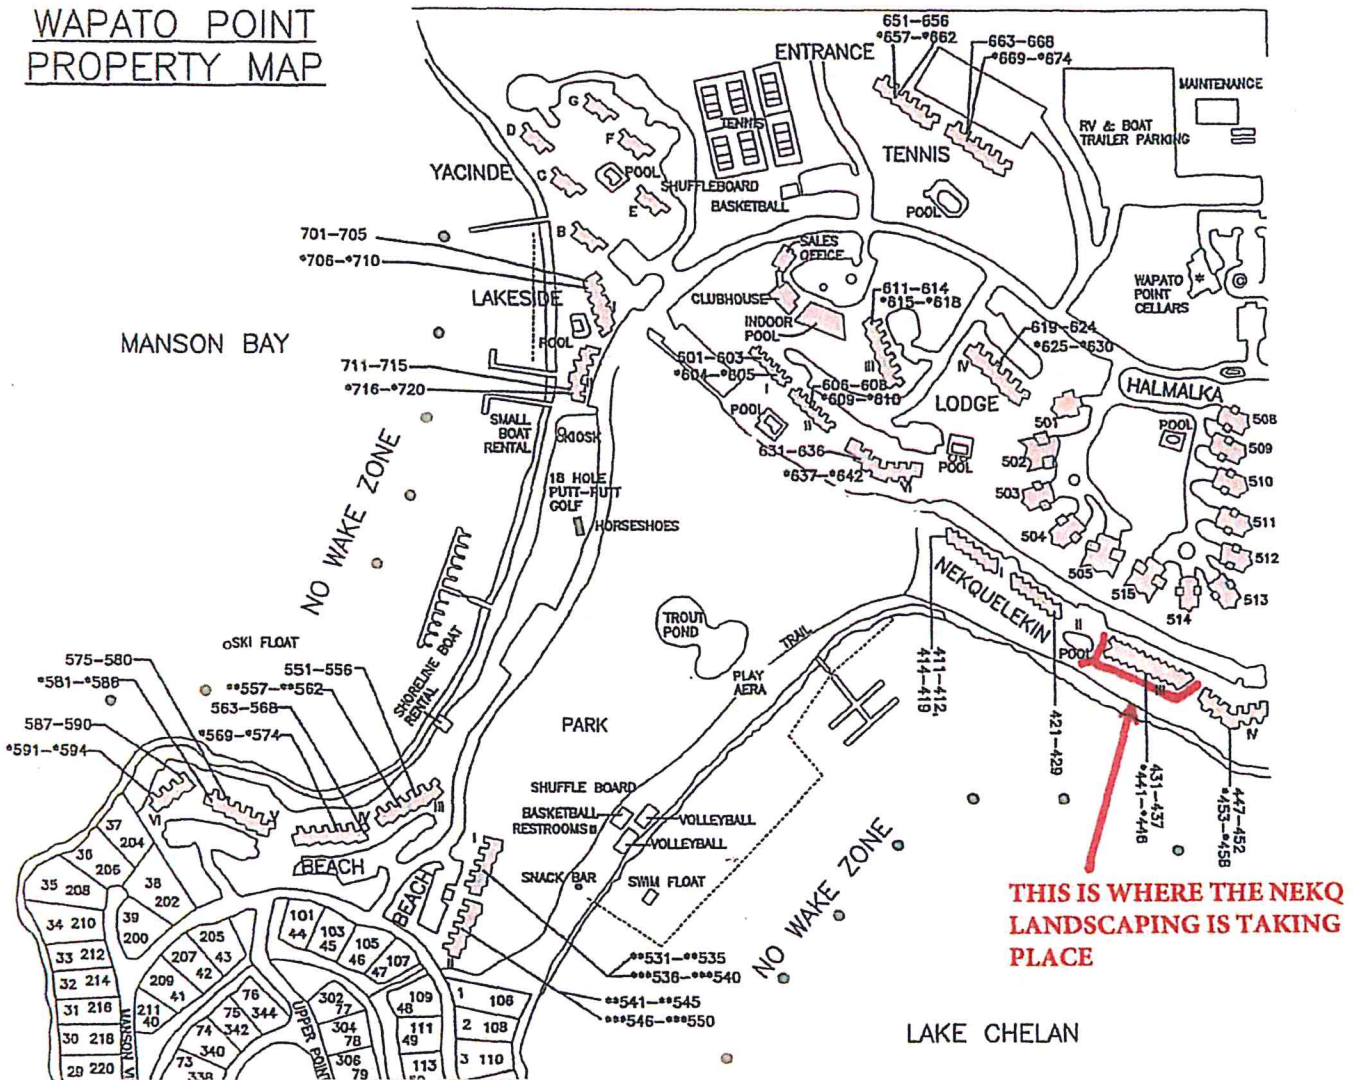

MAP BELOW SHOWS THE AREA BEING WORKED ON

WAPATO POINT PROPERTY MAP

NEKQUELEKIN LANDSCAPE PROJECT

April 8, 2022 - April 22, 2022

Mainly Affected Area is Building 3

All Buildings will be Somewhat Impacted by Noise

Tree Removal, Machinery Noise 4/8 - 4/15

Thank you for your patience